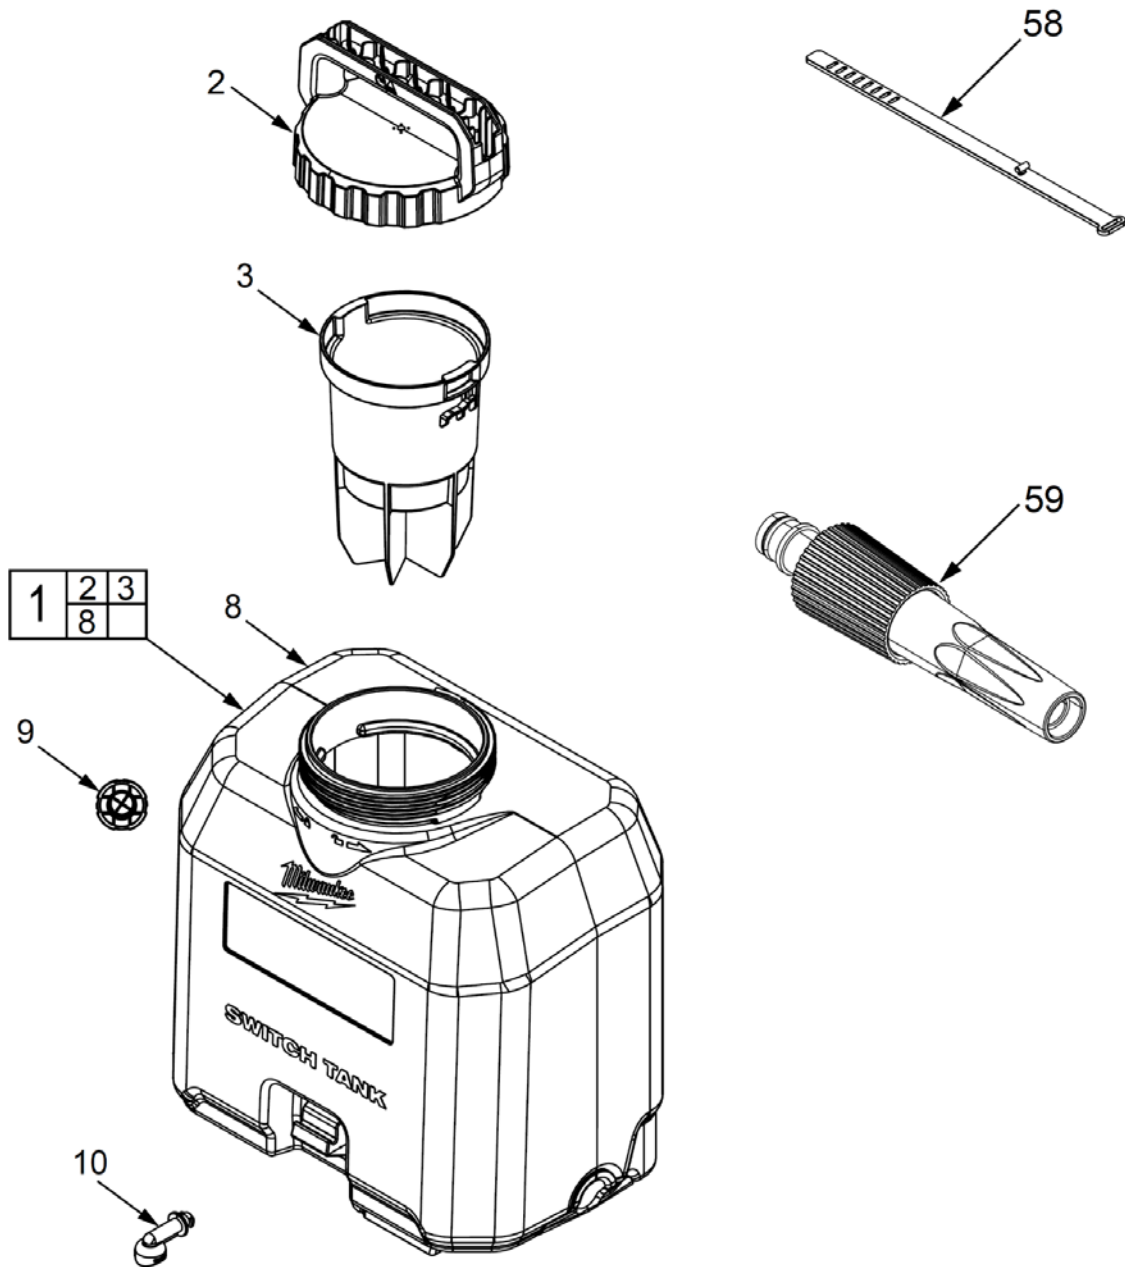

M18 BFPF-WST

SERVICE PARTS DIAGRAM

TTI Model Number: 016 106 009

M18™ SWITCH TANK™ 15L WATER SUPPLY TANK

Bulletin Date:

Apr-20

Starting Serial Number:

VERSION A -

00	0
----	---

EXAMPLE:

Component Parts (Small #) Are Included When Ordering The Assembly (Large #).

M18 BFPF-WST

SERVICE PARTS LIST

TTI Model Number: 016 106 009

M18™ SWITCH TANK™ 15L WATER SUPPLY TANK

Bulletin Date:

Apr-20

Starting Serial Number:

VERSION A -

ITEM	PART NUMBER	PART DESCRIPTION	QTY (PCS)
1	016106008002	SPRAYER TANK ASSEMBLY (FOR WATER TANK)	1
2	016106001005	WATER SUPPLY TANK LID ASSEMBLY (BLUE)	1
3	016106001007	STRAINER ASSEMBLY	1
8	-	TANK	1
9	016106001010	DRAIN CAP ASSEMBLY	1
10	016106001036	PUMP INLET FILTER ASSEMBLY	1
58	016106001037	RUBBER STRAP FOR WS	1
59	016106008003	ADJUST NKOBS & PLASTIC NOZZLE	1
60	01610600901K	WATER TANK RATING LABEL (NOT SHOWN)	1
61	01610602202K	TANK WARNING LABEL (NOT SHOWN)	1
62	01610603203K	WATER TANK FRONT LABEL (NOT SHOWN)	1