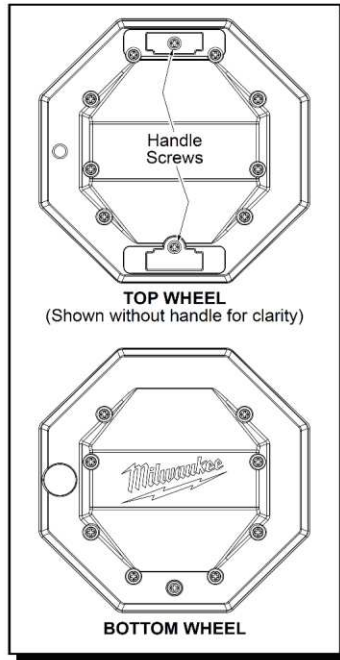

00 0

EXAMPLE:
Component Parts (Small #)
Are Included When Ordering
The Assembly (Large #).

FIG. NOTES

- 1,2 Care must be used when securing screws (1) in tool. To prevent damage to the lens assembly (2) do not over tighten. It *is not* recommended to use power tools, hand tighten only. Torque screws to 0.339-0.452 Nm (3.5-4.5 kg/cm).
- 3 A clean, dry surface is essential for proper performance for any adhesive system. The area intended for application of any adhesive label or nameplate must be prepared by cleaning with isopropyl alcohol. The solvent is to be applied with a clean, lint free applicator and the surface allowed to dry before applying the label or nameplate.
- 6,8 **NOTE:** As an aid to reassembly, do not attempt to install the top or bottom wheels with screws in the screw cavities. Be sure the wheels are squarely and firmly seated prior to securing with the fasteners.
- 4 Care must be used when securing housing screws (4) in tool. To prevent damage to the main housing, be sure the pointed tip of the fasteners are in the screw boss holes and that the screw is perpendicular to the bosses. It *is not* recommended to use power tools, hand tighten only. Torque screws to 0.904-1.187 Nm (9.5-12 kg/cm).

ITEM	PART NUMBER	PART DESCRIPTION	QTY (PCS)
1	016038101007	M3 x 8MM SCREW	4
2	-	LENS ASSEMBLY	1
3	01603810401K	RATING LABEL 016038104 ASIA VERSION	1
3	01603820801K	RATING LABEL 016038208 APJ VERSION	1
4	016038101008	M3.5 X 8MM SCREW	19
5	016038101009	TOP HANDLE	1
6	-	TOP WHEEL	1
7	016038101015	HANG BAR (NEW) 016038104 ASIA VERSION	1
7	016038101010	HANG BAR (OLD) 016038104 ASIA VERSION	1
7	016038101016	PLUG 016038208 APJ VERSION	1
8	-	BOTTOM WHEEL	1
9	016038101011	WHEEL KIT	1
10	016038101006	LENS ASSEMBLY KIT	1