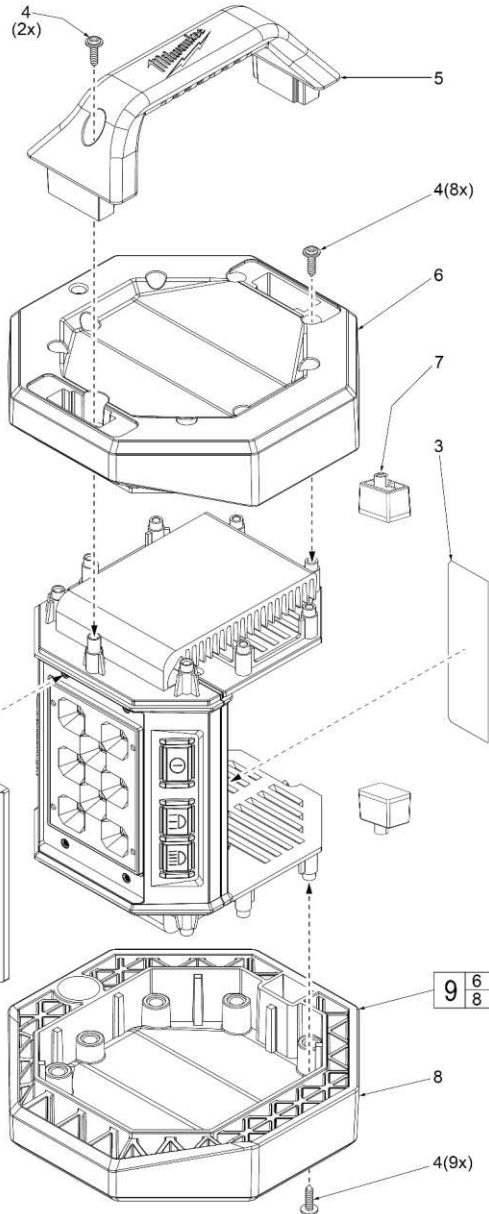

00 0

EXAMPLE:
Component Parts (Small #)
Are Included When Ordering
The Assembly (Large #).

FIG. NOTES

- 1,2 Care must be used when securing screws (1) in tool. To prevent damage to the lens assembly (2) do not over tighten. It *is not* recommended to use power tools, hand tighten only. Torque screws to 0.339-0.452 Nm (3.5-4.5 kg/cm).
- 3 A clean, dry surface is essential for proper performance for any adhesive system. The area intended for application of any adhesive label or nameplate must be prepared by cleaning with isopropyl alcohol. The solvent is to be applied with a clean, lint free applicator and the surface allowed to dry before applying the label or nameplate.
- 6,8 **NOTE:** As an aid to reassembly, do not attempt to install the top or bottom wheels with screws in the screw cavities. Be sure the wheels are squarely and firmly seated prior to securing with the fasteners.
- 4 Care must be used when securing housing screws (4) in tool. To prevent damage to the main housing, be sure the pointed tip of the fasteners are in the screw boss holes and that the screw is perpendicular to the bosses. It *is not* recommended to use power tools, hand tighten only. Torque screws to 0.904-1.187 Nm (9.5-12 kg/cm).

M18 AL

SERVICE PARTS LIST

TTI Model Number: 016 038 104, 208

M18™ LED AREA LIGHT

Bulletin Date:

Jan-21

Starting Serial Number:

VERSION A - F2016

ITEM	PART NUMBER	PART DESCRIPTION	QTY (PCS)
1	016038101007	M3 x 8MM SCREW	4
2	-	LENS ASSEMBLY	1
3	01603810401K	RATING LABEL 016038104 ASIA VERSION	1
3	01603820801K	RATING LABEL 016038208 APJ VERSION	1
4	016038101008	M3.5 X 8MM SCREW	19
5	016038101009	TOP HANDLE	1
6	-	TOP WHEEL	1
7	016038101015	HANG BAR (NEW) 016038104 ASIA VERSION	1
7	016038101010	HANG BAR (OLD) 016038104 ASIA VERSION	1
7	016038101016	PLUG 016038208 APJ VERSION	1
8	-	BOTTOM WHEEL	1
9	016038101011	WHEEL KIT	1
10	016038101006	LENS ASSEMBLY KIT	1